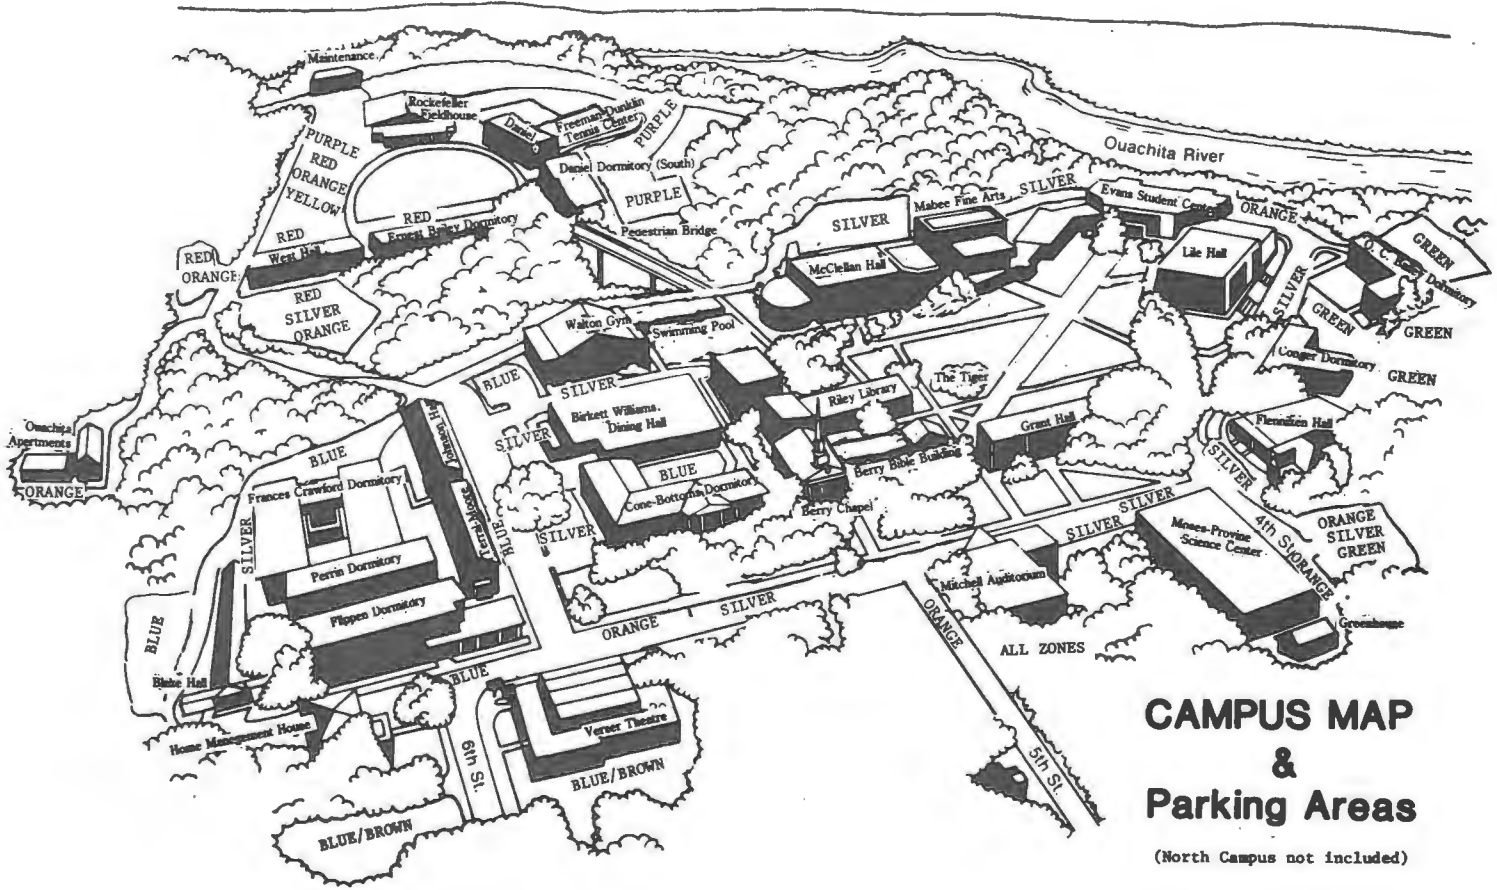

CAMPUS MAP & Parking Areas

(North Campus not included)